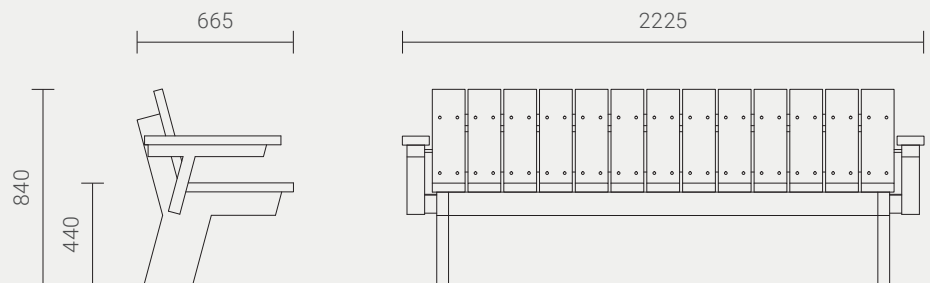

RECYCLED PLASTIC

Furnitureform™ glass-reinforced HDPE, standard colour 'Charcoal'.

Designed by
Cox Urban Furniture
info@coxurbanfurniture.com.au
coxurbanfurniture.com.au

Distributed by Altiform,
National Sales Hotline
T. 1800 2584 3676
sales@altiform.com.au

Copyright © 2012 Cox Urban Furniture.

Not to be reproduced in any form
without prior written consent.