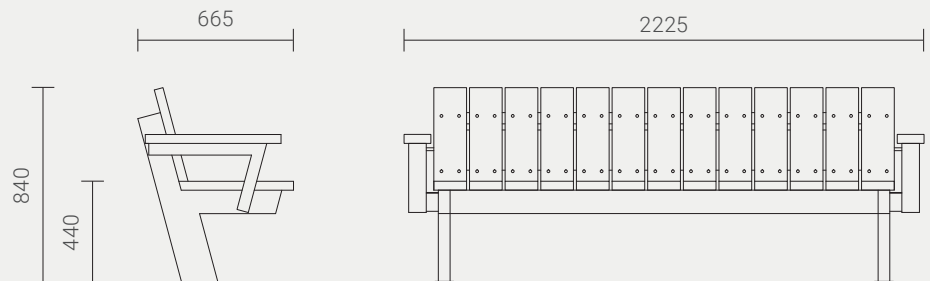

RECYCLED PLASTIC

Furnitureform™ glass-reinforced HDPE, standard colour 'Charcoal'.

Designed by
Cox Urban Furniture
info@coxurbanfurniture.com.au
coxurbanfurniture.com.au

Distributed by Altiform,
National Sales Hotline
T. 1800 2584 3676
sales@altiform.com.au

Copyright © 2012 Cox Urban Furniture.

Not to be reproduced in any form
without prior written consent.