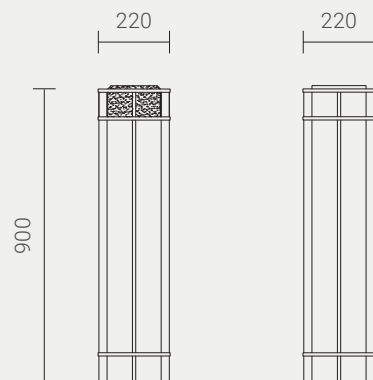

INSTALLATION OPTIONS AND DIMENSIONS

Above ground bolt-fix	220mm Diameter x 900mm H
Below ground bolt-fix	220mm Diameter x 1050mm H
Below ground in-situ poured concrete.	220mm Diameter x 1450mm H

MATERIAL OPTIONS AND FINISH

Aluminium - Powder coat finish.

Steel - Hot-dipped galvanised with powder coat finish.

OPTIONAL INSERT

The bollard can be supplied with or without a decorative cast insert. Standard insert is 'Gunmetal Grey' with an exposed aggregate finish. The colour can be customised to compliment the surrounding paving.