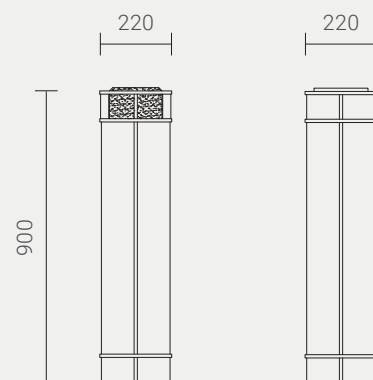

BOLLARD

PMD:BLD-1

PROMENADE
RANGE

INSTALLATION OPTIONS AND DIMENSIONS

Above ground bolt-fix	220mm Diameter x 900mm H
Below ground bolt-fix	220mm Diameter x 1050mm H
Below ground in-situ poured concrete.	220mm Diameter x 1450mm H

MATERIAL OPTIONS AND FINISH

Aluminium - Powder coat finish.

Steel - Hot-dipped galvanised with powder coat finish.

OPTIONAL INSERT

The bollard can be supplied with or without a decorative cast insert. Standard insert is 'Gunmetal Grey' with an exposed aggregate finish. The colour can be customised to compliment the surrounding paving.