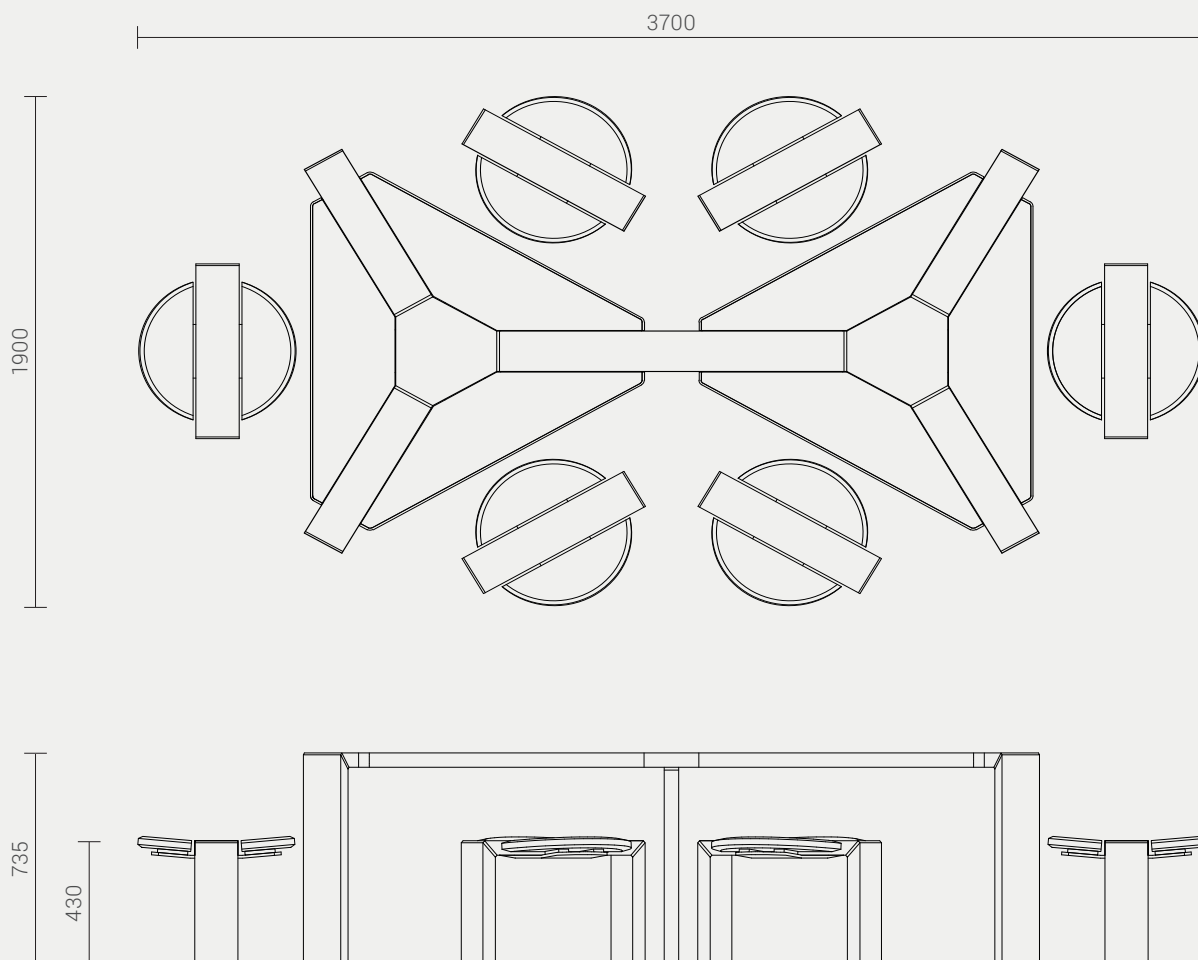

INSTALLATION OPTIONS AND DIMENSIONS

Above ground epoxy-fix 3700mm L × 1900mm W × 435mm H

Above ground bolt-fix 3700mm L × 1900mm W × 435mm H

Below ground bolt-fix 3700mm L × 1900mm W × 585mm H

Designed by Cox Urban Furniture

E: info@coxurbanfurniture.com.au
WEB: coxurbanfurniture.com.au

Copyright © 2020 Cox Urban Furniture.

COX
URBAN FURNITURE

Distributed by Burdens Australia

HEAD OFFICE - WA

Burdens Australia
P: (08) 9302 4077
E: sales@burdens.net.au

11 Profit Pass
Wangara WA 6065

QUEENSLAND

Burdens Australia
P: (07) 3287 5166
E: qldsales@burdens.net.au

VICTORIA

Burdens Australia
P: (03) 9330 2752
E: vic-sales@burdens.net.au

INTERNATIONAL

Environmental Street Furniture
P: 0011 44 845 606 6095
E: sales@worldofesf.com

ESF Global Sales Office
67 Church Road
Newtownabbey, Belfast BT36 7LS
Northern Ireland