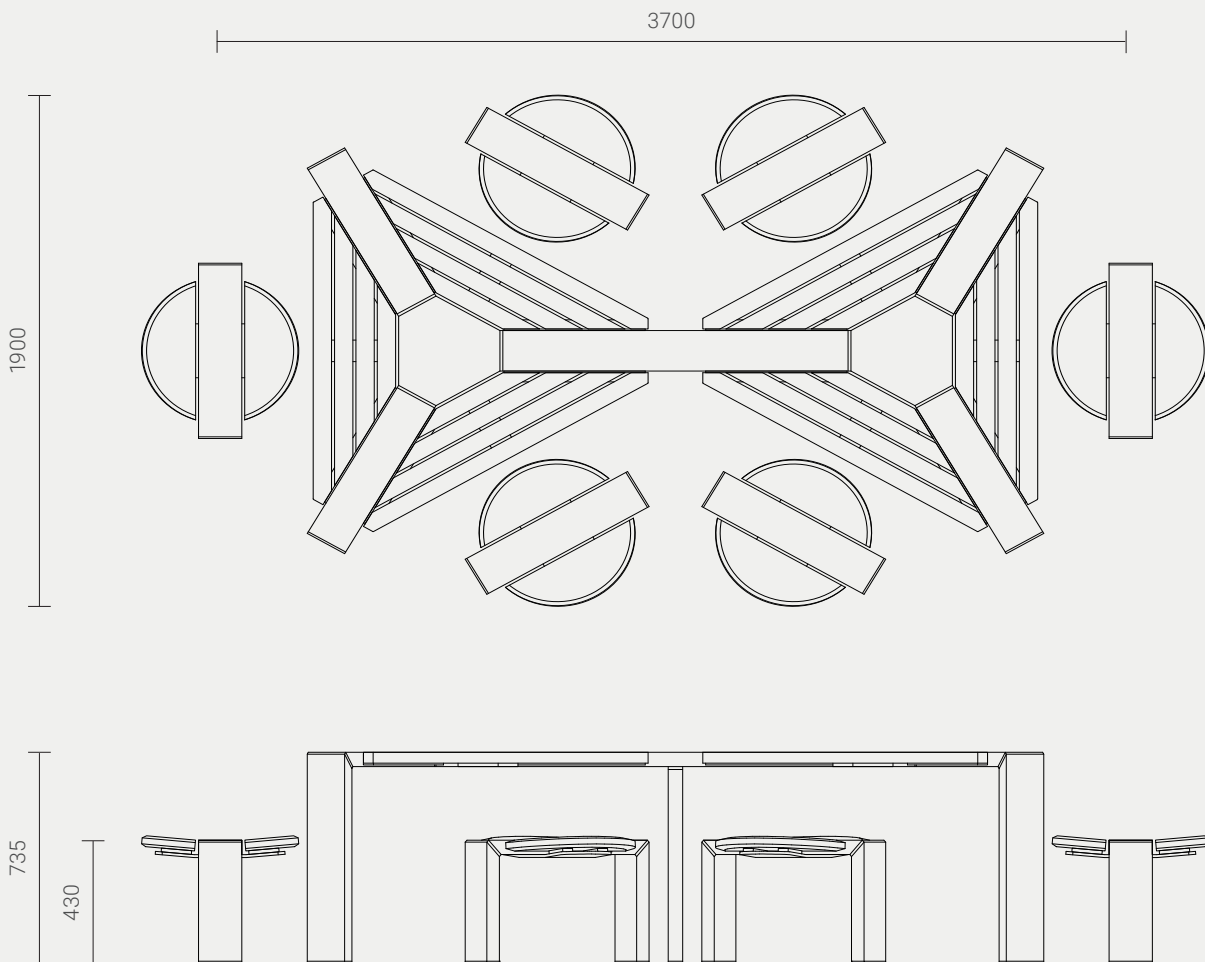

COMPOSITION

0 x Platforms	URB:TRI P1B
2 x Tables	URB:TRI T1B
6 x Seats	URB:SAT M100

FRAME MATERIALS

Clear anodised aluminium with cast aluminium corners.

Stainless steel fasteners.

BATTEN AND SEAT MATERIAL OPTIONS

HARDWOOD

Finished with 3 coats of water-based Intergrain Naturalstain, colour 'Jarrah'.

RECYCLED PLASTIC

Furnitureform™ HDPE, standard colour 'Charcoal'.

INSTALLATION OPTIONS AND DIMENSIONS

Above ground epoxy-fix	3700mm L x 1900mm W x 435mm H
Above ground bolt-fix	3700mm L x 1900mm W x 435mm H
Below ground bolt-fix	3700mm L x 1900mm W x 585mm H