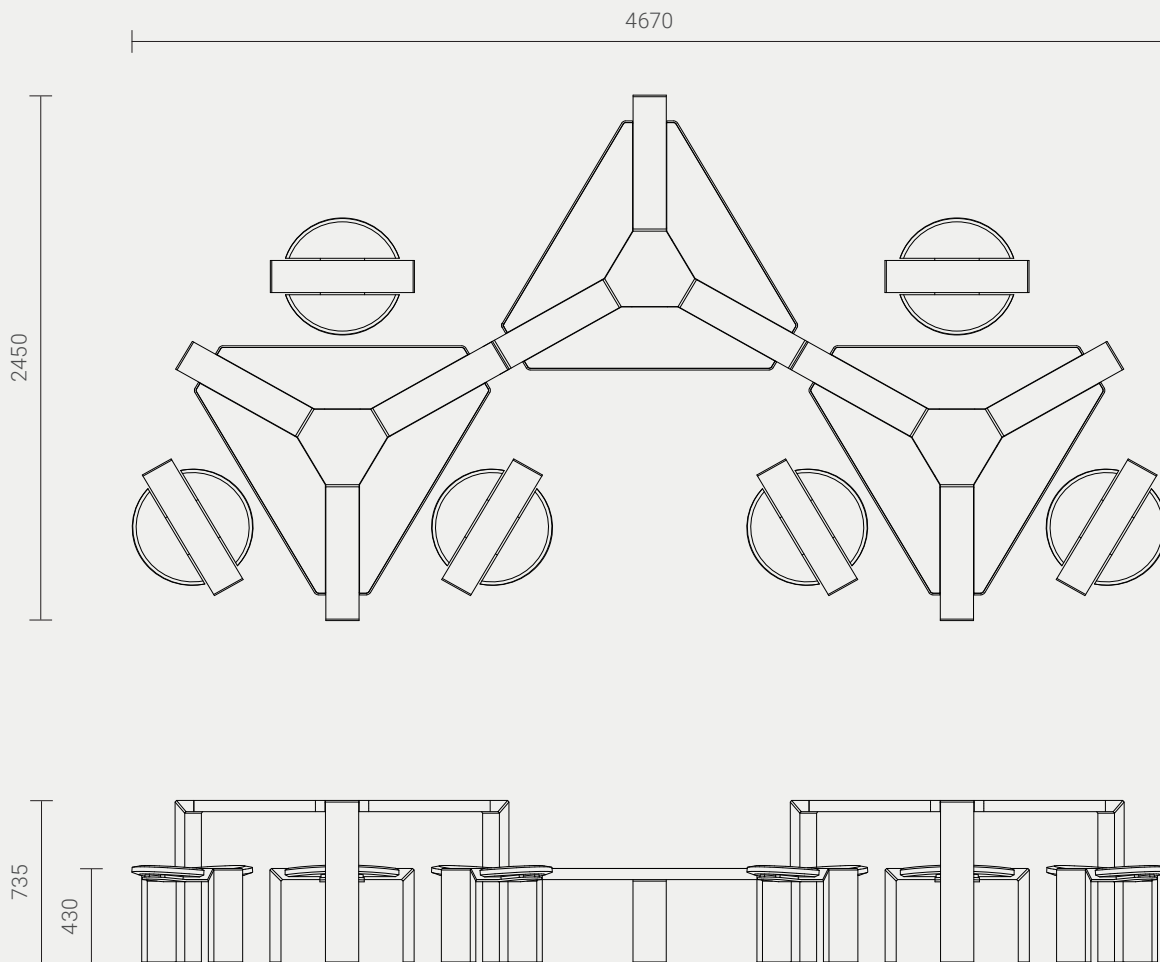

Above ground epoxy-fix	4670mm L x 2450mm W x 735mm H
Above ground bolt-fix	4670mm L x 2450mm W x 735mm H
Below ground bolt-fix	4670mm L x 2450mm W x 885mm H

Designed by  
Cox Urban Furniture  
info@coxurbanfurniture.com.au  
coxurbanfurniture.com.au