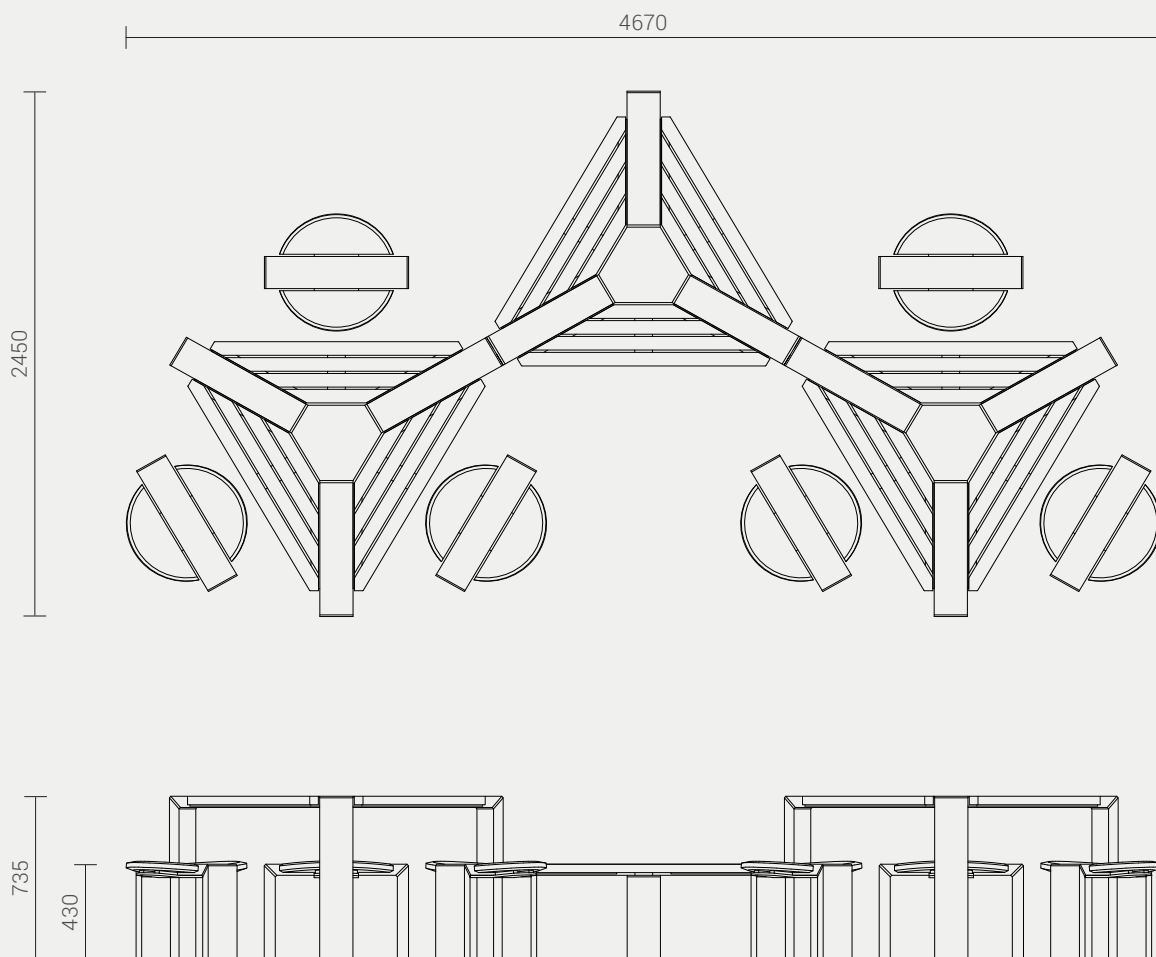

TRIANGULAR PLATFORM/TABLE SYSTEM

URB:TRI TS1B + P1B + TS1B

URBAN EDGE
RANGE

INSTALLATION OPTIONS AND DIMENSIONS

Above ground epoxy-fix 4670mm L x 2450mm W x 735mm H

Above ground bolt-fix 4670mm L x 2450mm W x 735mm H

Below ground bolt-fix 4670mm L x 2450mm W x 885mm H

Designed by Cox Urban Furniture

E: info@coxurbanfurniture.com.au
WEB: coxurbanfurniture.com.au

Copyright © 2020 Cox Urban Furniture.

COX
URBAN FURNITURE

Distributed by Burdens Australia

HEAD OFFICE - WA

Burdens Australia
P: (08) 9302 4077
E: sales@burdens.net.au

11 Profit Pass
Wangara WA 6065

QUEENSLAND

Burdens Australia
P: (07) 3287 5166
E: qldsales@burdens.net.au

VICTORIA

Burdens Australia
P: (03) 9330 2752
E: vicsales@burdens.net.au

INTERNATIONAL

Environmental Street Furniture
P: 0011 44 845 606 6095
E: sales@worldofesf.com

ESF Global Sales Office
67 Church Road
Newtownabbey, Belfast BT36 7LS
Northern Ireland