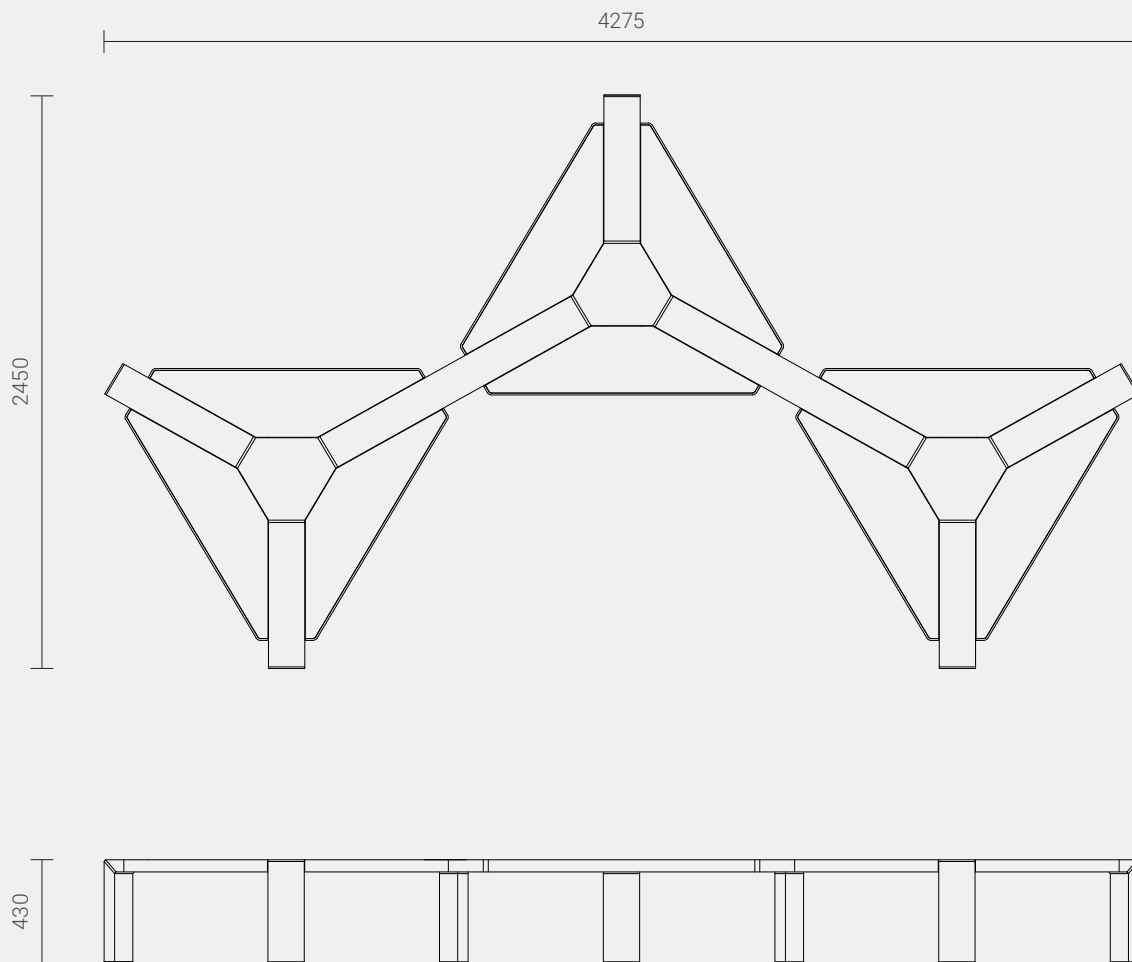

COMPOSITION

3 x Platforms	URB:TRI P1S
0 x Tables	URB:TRI T1S
0 x Seats	URB:SAT M100

FRAME MATERIALS

Clear anodised aluminium with cast aluminium corners.

Stainless steel fasteners.

PLATFORM PANEL MATERIAL

Plaspanel® recycled plastic sheet with stippled finish. Available in a limited range of colours. Example shown is 'Oyster Grey'.

INSTALLATION OPTIONS AND DIMENSIONS

Above ground epoxy-fix 4275mm L x 2450mm W x 735mm H

Above ground bolt-fix 4275mm L x 2450mm W x 735mm H

Below ground bolt-fix 4275mm L x 2450mm W x 885mm H

Designed by
Cox Urban Furniture
info@coxurbanfurniture.com.au
coxurbanfurniture.com.au