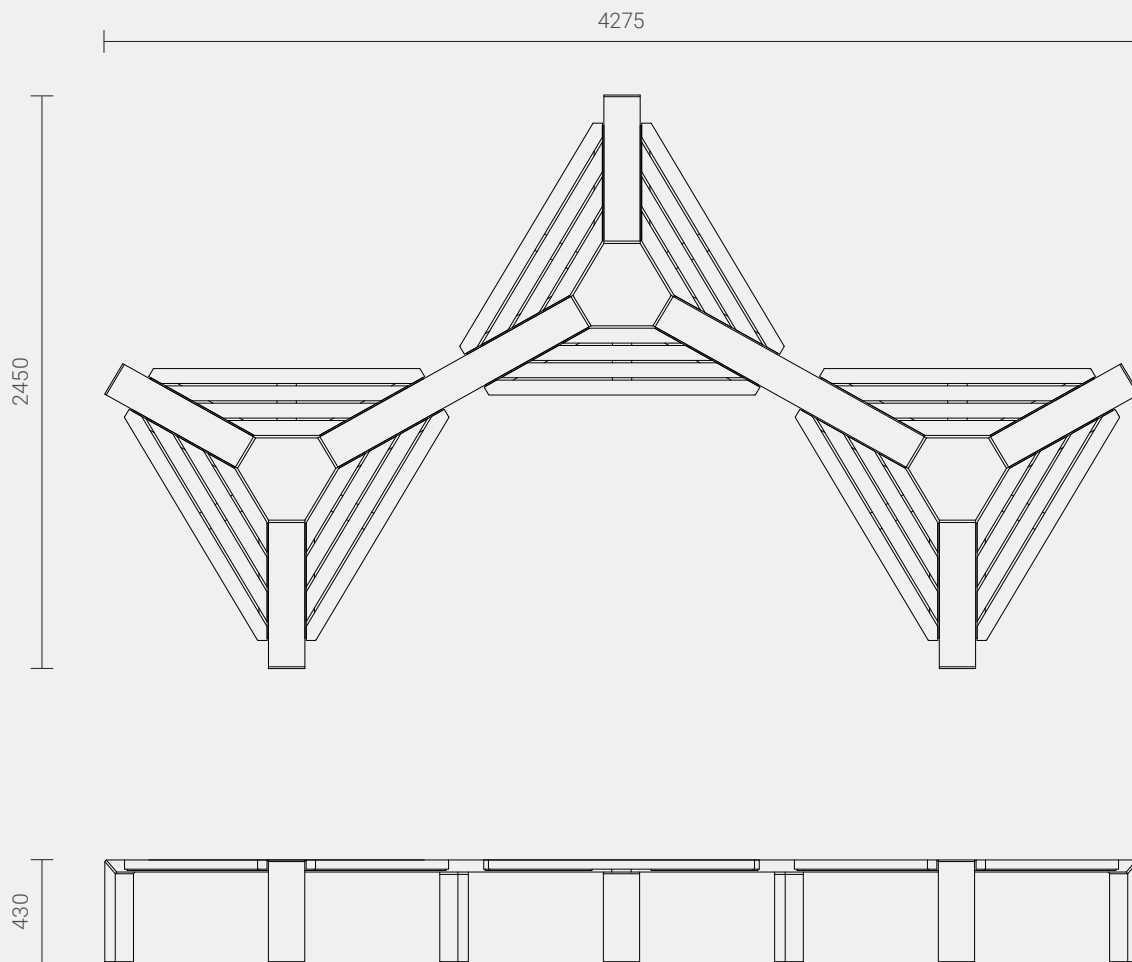

INSTALLATION OPTIONS AND DIMENSIONS

Above ground epoxy-fix 4275mm L x 2450mm W x 735mm H

Above ground bolt-fix 4275mm L x 2450mm W x 735mm H

Below ground bolt-fix 4275mm L x 2450mm W x 885mm H

Designed by
Cox Urban Furniture
info@coxurbanfurniture.com.au
coxurbanfurniture.com.au

Distributed by Altiform,
National Sales Hotline
T. 1800 2584 3676
sales@altiform.com.au

Copyright © 2012 Cox Urban Furniture.

Not to be reproduced in any form
without prior written consent.