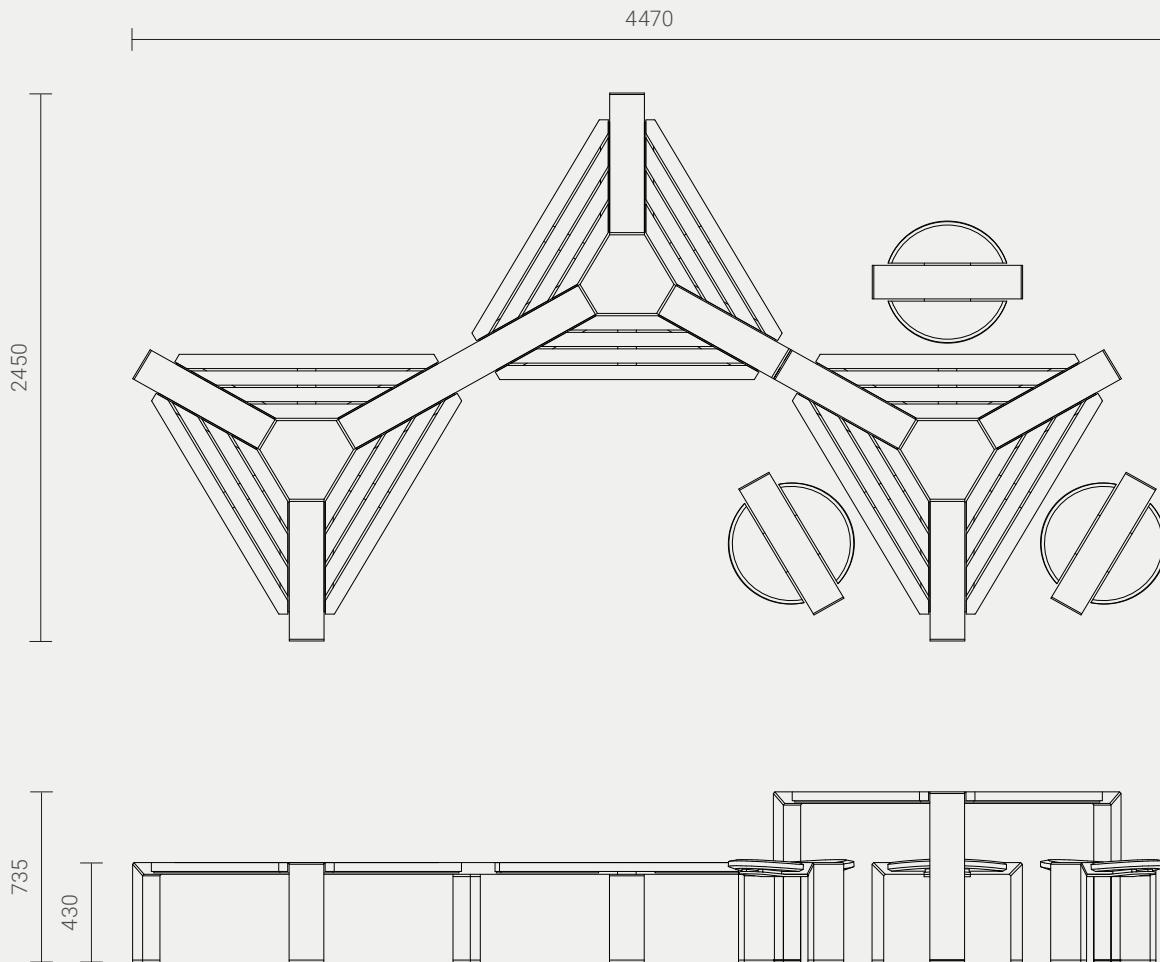

COMPOSITION

2 x Platforms	URB:TRI P1B
1 x Table	URB:TRI T1B
3 x Seats	URB:SAT M100

FRAME MATERIALS

Clear anodised aluminium with cast aluminium corners.

Stainless steel fasteners.

BATTEN AND SEAT MATERIAL OPTIONS

HARDWOOD

Finished with 3 coats of water-based Intergrain Naturalstain, colour 'Jarrah'.

RECYCLED PLASTIC

Furnitureform™ HDPE, standard colour 'Charcoal'.

INSTALLATION OPTIONS AND DIMENSIONS

Above ground epoxy-fix 4470mm L x 2450mm W x 735mm H

Above ground bolt-fix 4470mm L x 2450mm W x 735mm H

Below ground bolt-fix 4470mm L x 2450mm W x 885mm H

Designed by
Cox Urban Furniture
info@coxurbanfurniture.com.au
coxurbanfurniture.com.au

Distributed by Altiform,
National Sales Hotline
T. 1800 2584 3676
sales@altiform.com.au