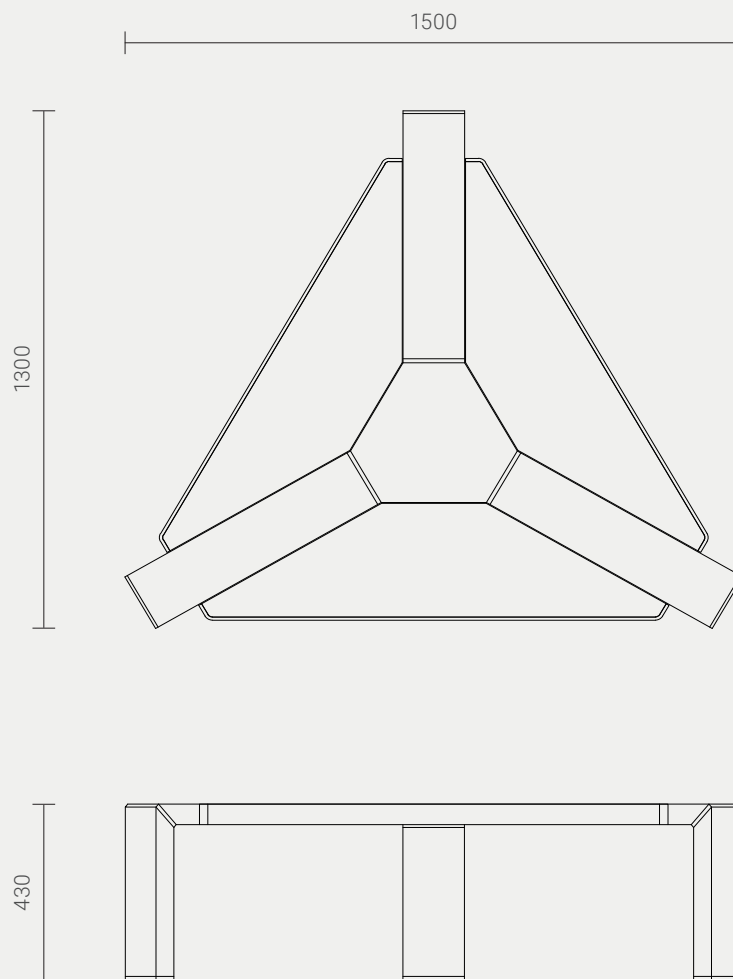

COMPOSITION

1 x Platform	URB:TRI P1S
0 x Tables	URB:TRI T1S
0 x Seats	URB:SAT M100

PLATFORM PANEL MATERIAL

Plaspanel® recycled plastic sheet with stippled finish. Available in a limited range of colours. Example shown is 'Oyster Grey'.

FRAME MATERIALS

Clear anodised aluminium with cast aluminium corners.

Stainless steel fasteners.

INSTALLATION OPTIONS AND DIMENSIONS

Above ground epoxy-fix	1500mm L x 1300mm W x 430mm H
Above ground bolt-fix	1500mm L x 1300mm W x 430mm H
Below ground bolt-fix	1500mm L x 1300mm W x 580mm H