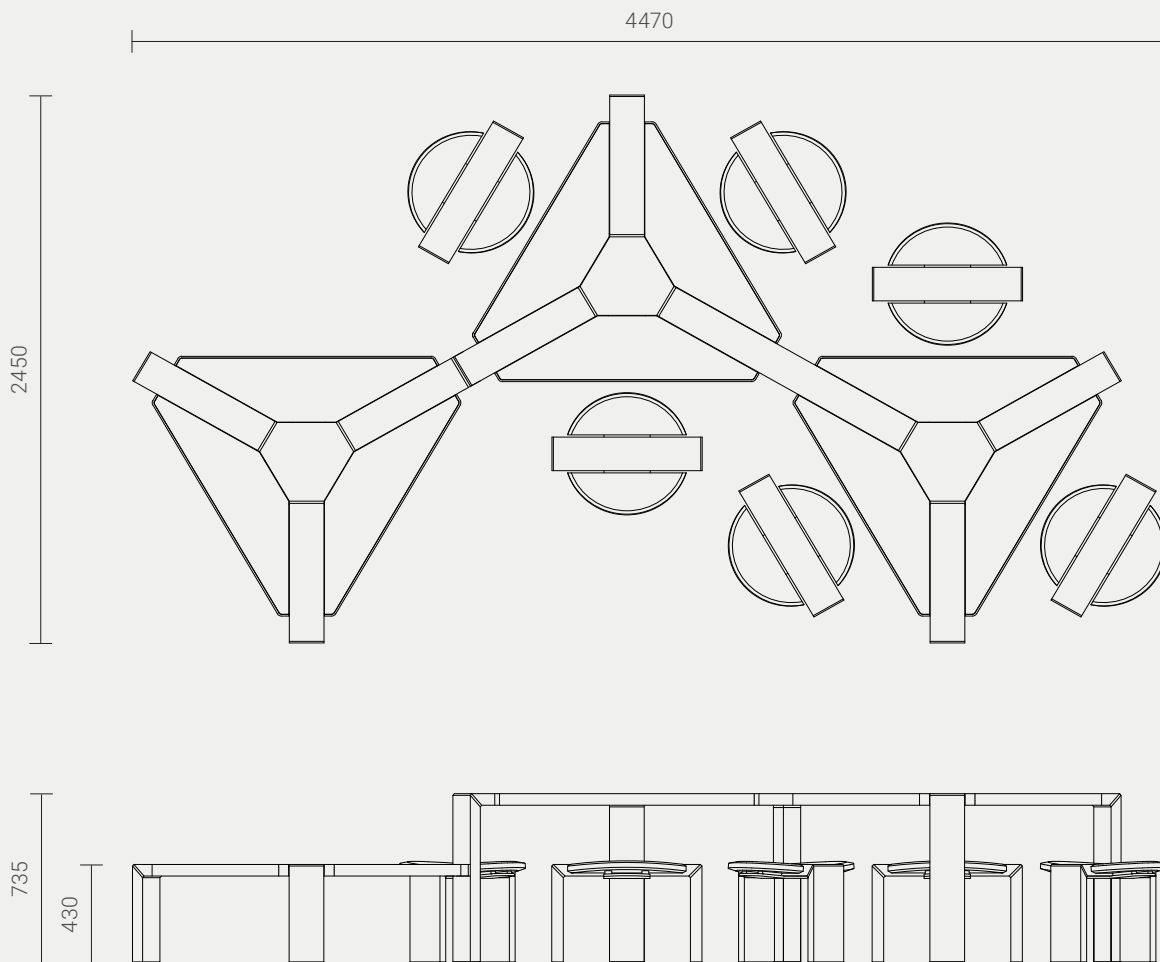

INSTALLATION OPTIONS AND DIMENSIONS

Above ground epoxy-fix 4470mm L x 2450mm W x 735mm H

Above ground bolt-fix 4470mm L x 2450mm W x 735mm H

Below ground bolt-fix 4470mm L x 2450mm W x 885mm H

Designed by
Cox Urban Furniture
info@coxurbanfurniture.com.au
coxurbanfurniture.com.au

Distributed by Altiform,
National Sales Hotline
T. 1800 2584 3676
sales@altiform.com.au

Copyright © 2012 Cox Urban Furniture.

Not to be reproduced in any form
without prior written consent.