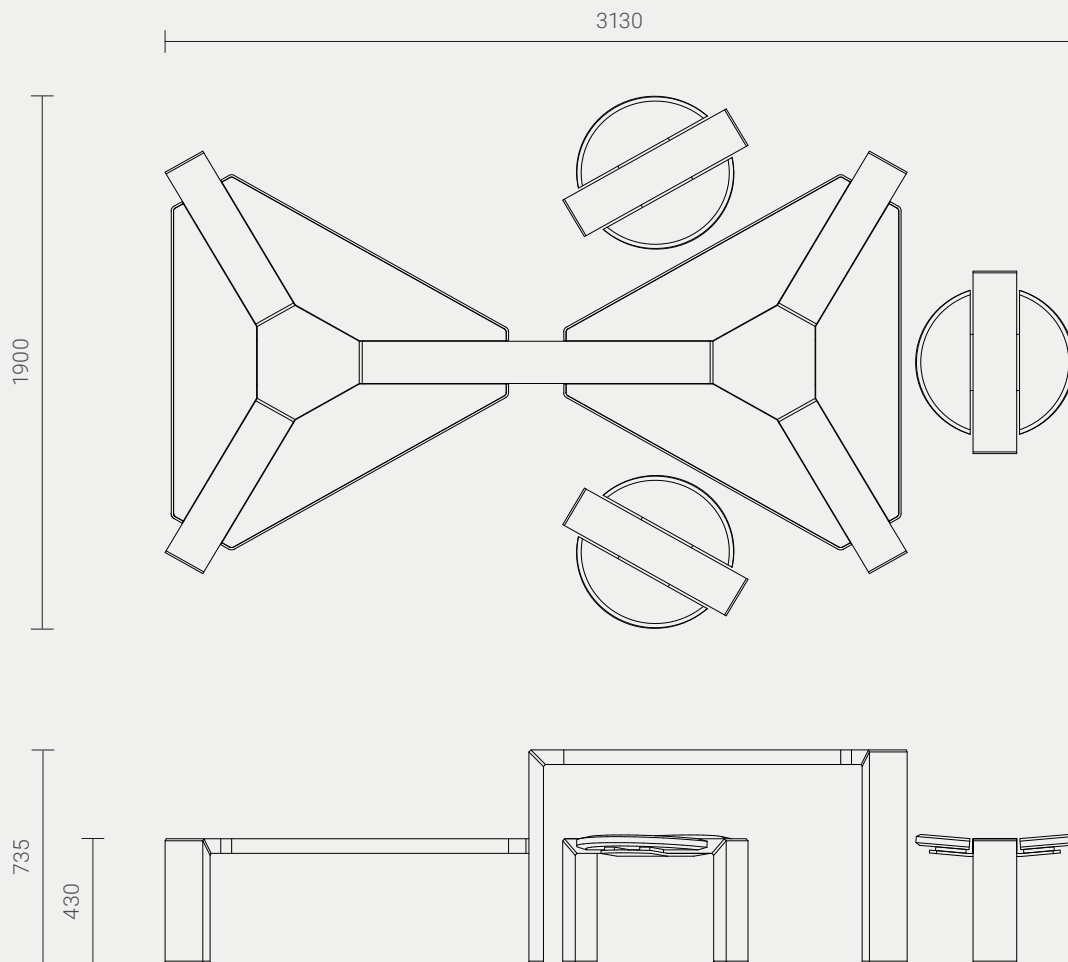

## PLATFORM AND TABLE PANEL MATERIAL

Plaspanel® recycled plastic sheet with stippled finish. Available in a limited range of colours. Example shown is 'Oyster Grey'.

INSTALLATION OPTIONS AND DIMENSIONS

|                        |                               |
|------------------------|-------------------------------|
| Above ground epoxy-fix | 3130mm L x 1900mm W x 735mm H |
| Above ground bolt-fix  | 3130mm L x 1900mm W x 735mm H |
| Below ground bolt-fix  | 3130mm L x 1900mm W x 885mm H |