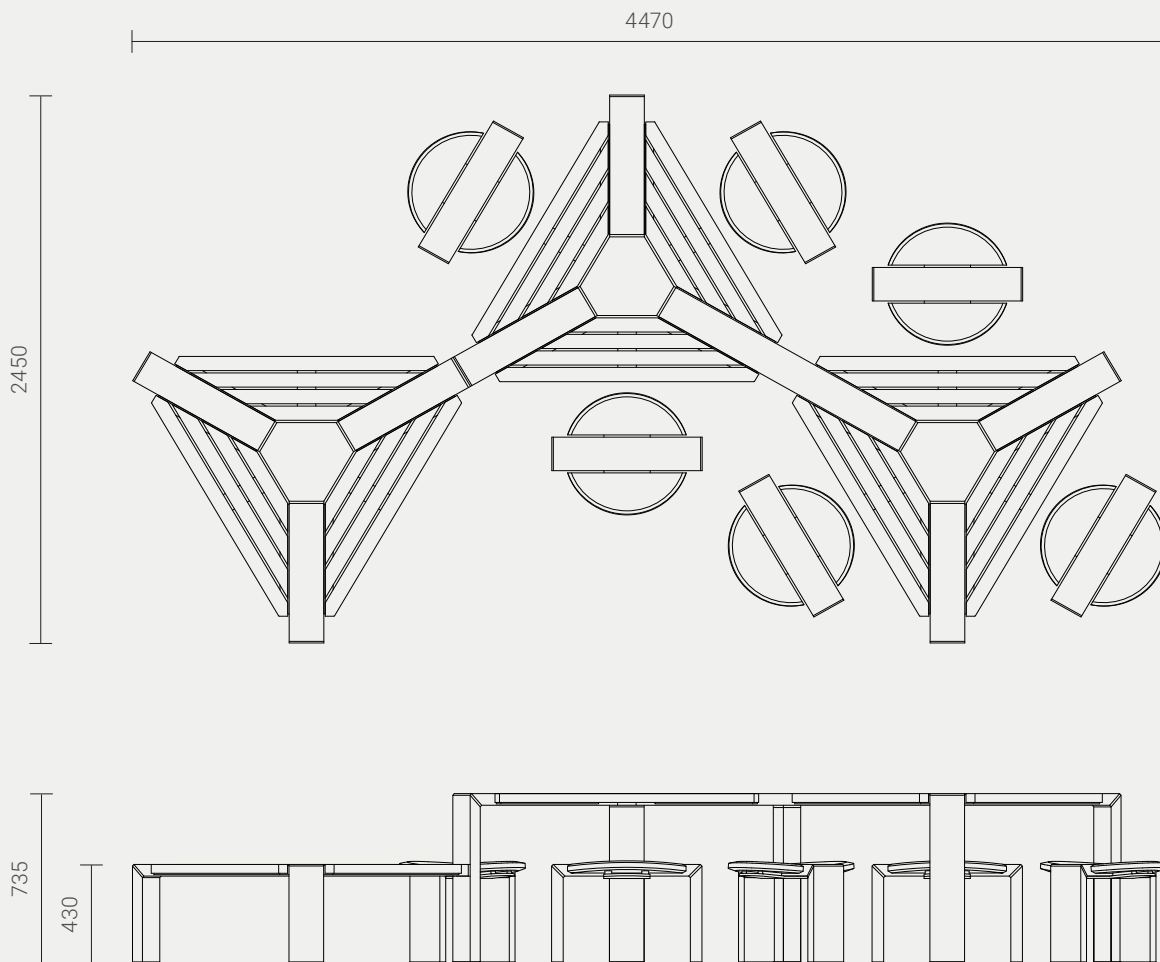

COMPOSITION

1 x Platform	URB:TRI P1B
2 x Tables	URB:TRI T1B
6 x Seats	URB:SAT M100

FRAME MATERIALS

Clear anodised aluminium with cast aluminium corners.

Stainless steel fasteners.

BATTEN AND SEAT MATERIAL OPTIONS

HARDWOOD

Finished with 3 coats of water-based Intergrain Naturalstain, colour 'Jarrah'.

RECYCLED PLASTIC

Furnitureform™ HDPE, standard colour 'Charcoal'.

INSTALLATION OPTIONS AND DIMENSIONS

Above ground epoxy-fix 4470mm L x 2450mm W x 735mm H

Above ground bolt-fix 4470mm L x 2450mm W x 735mm H

Below ground bolt-fix 4470mm L x 2450mm W x 885mm H

Designed by
Cox Urban Furniture
info@coxurbanfurniture.com.au
coxurbanfurniture.com.au

Distributed by Altiform,
National Sales Hotline
T. 1800 2584 3676
sales@altiform.com.au