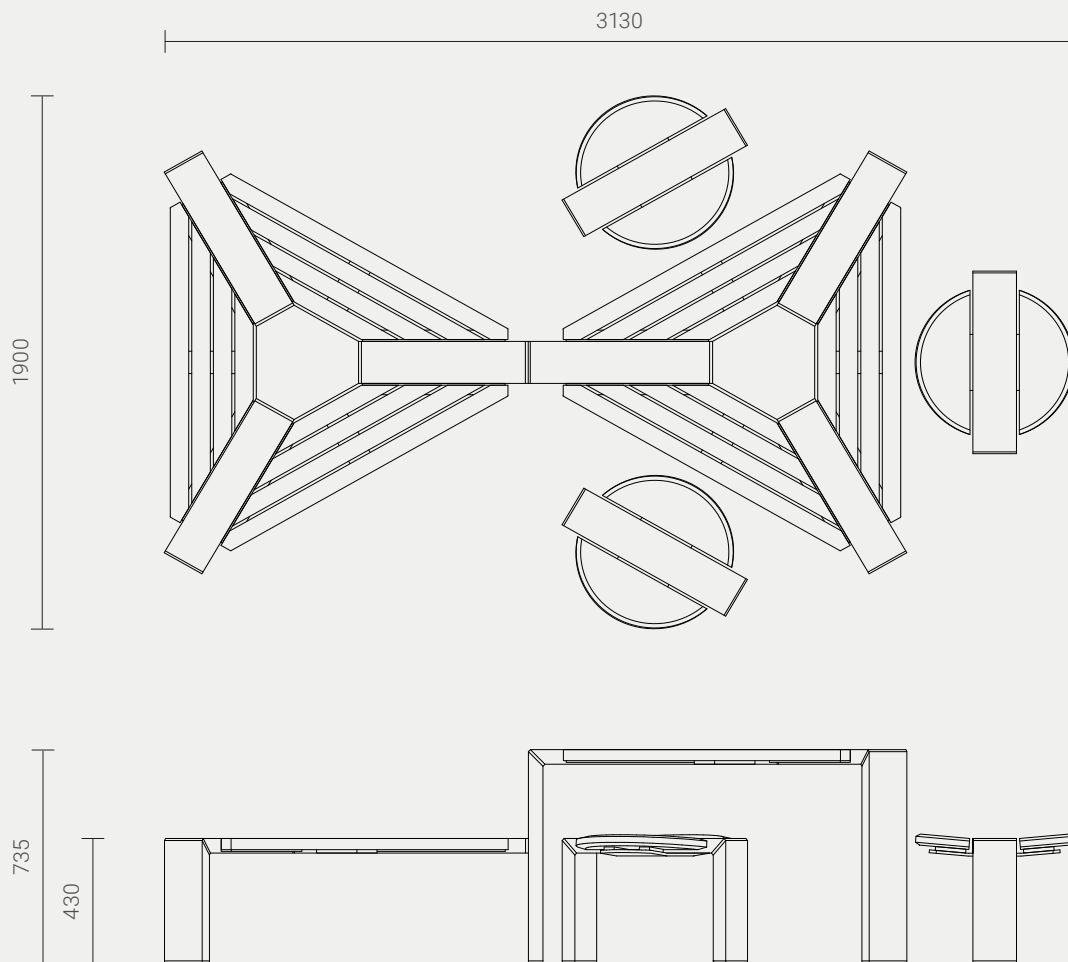

### RECYCLED PLASTIC

Furnitureform™ HDPE, standard colour 'Charcoal'.

INSTALLATION OPTIONS AND DIMENSIONS

Above ground epoxy-fix	3130mm L x 1900mm W x 735mm H
Above ground bolt-fix	3130mm L x 1900mm W x 735mm H
Below ground bolt-fix	3130mm L x 1900mm W x 885mm H