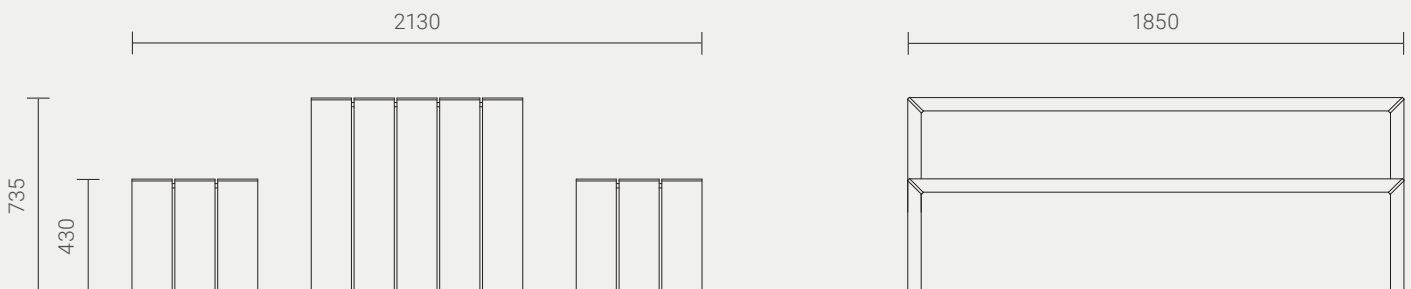

FRAME MATERIALS

Clear anodised aluminium with cast aluminium corners.

Stainless steel fasteners.

Designed by
Cox Urban Furniture
info@coxurbanfurniture.com.au
coxurbanfurniture.com.au

Distributed by Altiform,
National Sales Hotline
T. 1800 2584 3676
sales@altiform.com.au

Copyright © 2018 Cox Urban Furniture.

Not to be reproduced in any form
without prior written consent.