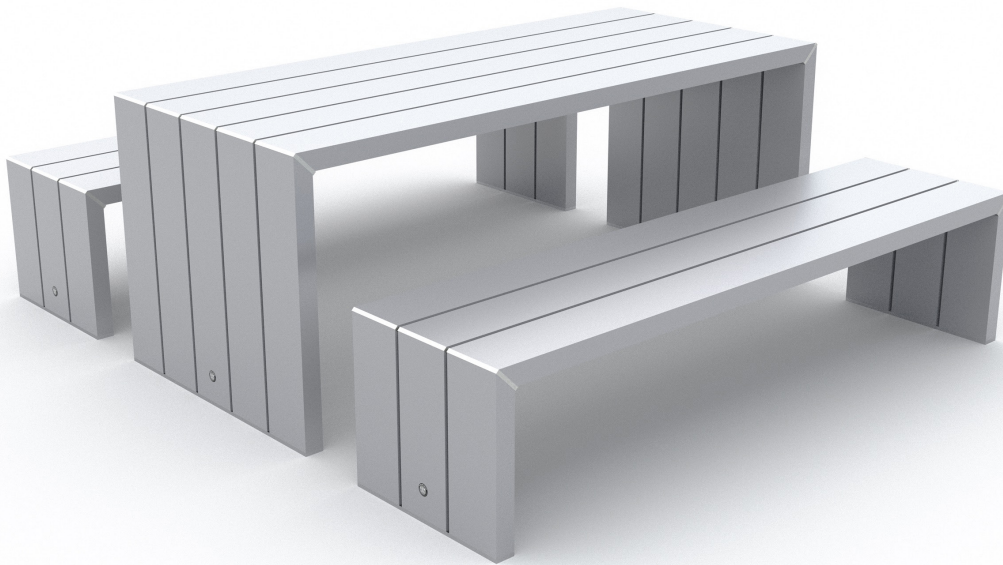

MULTI-FRAME TABLE SETTING URB:TBS XX600

URBAN EDGE
RANGE

INSTALLATION OPTIONS AND DIMENSIONS

Above ground epoxy-fix	2130mm L x 1850mm W x 735mm H
Above ground bolt-fix	2130mm L x 1850mm W x 735mm H
Below ground bolt-fix	2130mm L x 1850mm W x 885mm H

FRAME MATERIALS

Clear anodised aluminium with cast aluminium corners.

Stainless steel fasteners.

Designed by
Cox Urban Furniture
info@coxurbanfurniture.com.au
coxurbanfurniture.com.au

Distributed by Altiform,
National Sales Hotline
T. 1800 2584 3676
sales@altiform.com.au