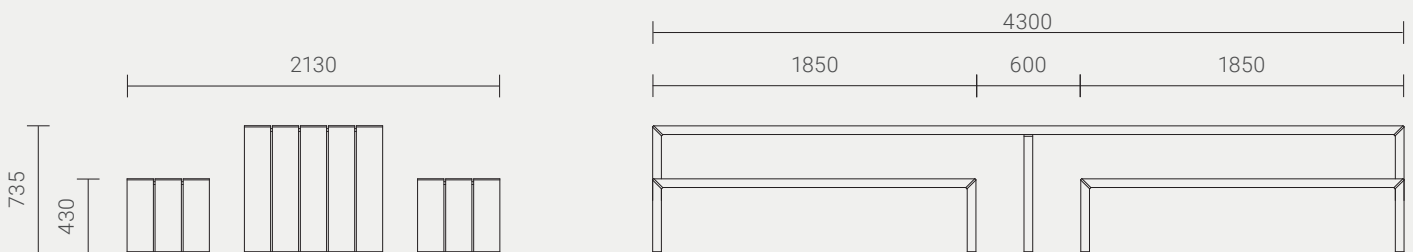

FRAME MATERIALS

Clear anodised aluminium with cast aluminium corners.

Stainless steel fasteners.

Designed by
Cox Urban Furniture
info@coxurbanfurniture.com.au
coxurbanfurniture.com.au

Distributed by Altiform,
National Sales Hotline
T. 1800 2584 3676
sales@altiform.com.au

Copyright © 2018 Cox Urban Furniture.

Not to be reproduced in any form
without prior written consent.