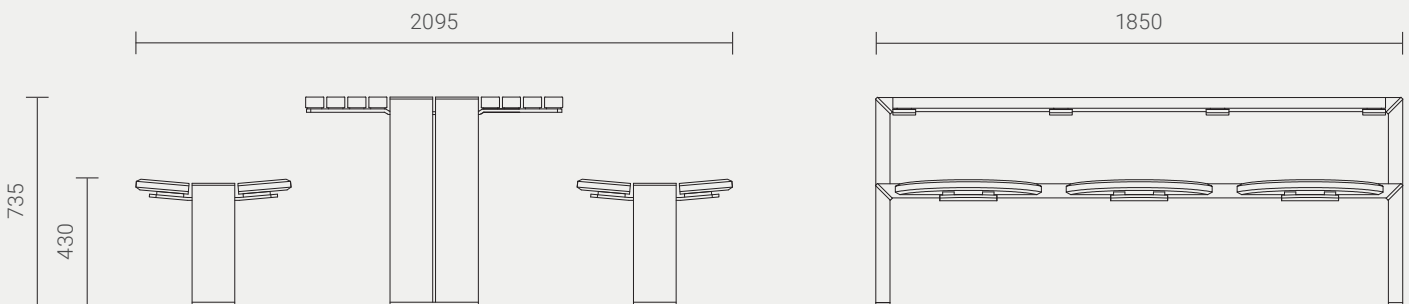

RECYCLED PLASTIC

Furnitureform™ glass-reinforced HDPE, standard colour 'Charcoal'.

Designed by
Cox Urban Furniture
info@coxurbanfurniture.com.au
coxurbanfurniture.com.au

Distributed by Altiform,
National Sales Hotline
T. 1800 2584 3676
sales@altiform.com.au

Copyright © 2018 Cox Urban Furniture.

Not to be reproduced in any form
without prior written consent.