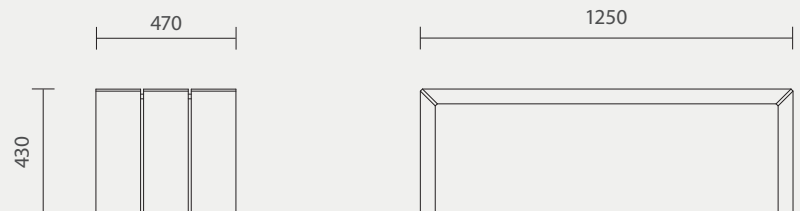

Designed by
Cox Urban Furniture
info@coxurbanfurniture.com.au
coxurbanfurniture.com.au

Distributed by Altiform,
National Sales Hotline
T. 1800 2584 3676
sales@altiform.com.au

Copyright © 2018 Cox Urban Furniture.

Not to be reproduced in any form
without prior written consent.