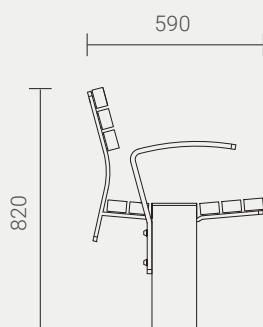

RECYCLED PLASTIC

Furnitureform™ glass-reinforced HDPE, standard colour 'Charcoal'.

Designed by
Cox Urban Furniture
info@coxurbanfurniture.com.au
coxurbanfurniture.com.au

Distributed by Altiform,
National Sales Hotline
T. 1800 2584 3676
sales@altiform.com.au

Copyright © 2018 Cox Urban Furniture.

Not to be reproduced in any form
without prior written consent.