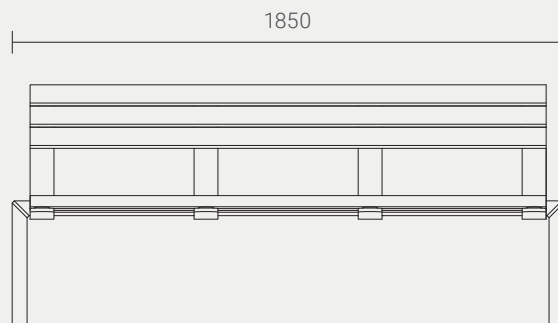

RECYCLED PLASTIC

Furnitureform™ glass-reinforced HDPE, standard colour 'Charcoal'.

Designed by
Cox Urban Furniture
info@coxurbanfurniture.com.au
coxurbanfurniture.com.au

Distributed by Altiform,
National Sales Hotline
T. 1800 2584 3676
sales@altiform.com.au

Copyright © 2018 Cox Urban Furniture.

Not to be reproduced in any form
without prior written consent.