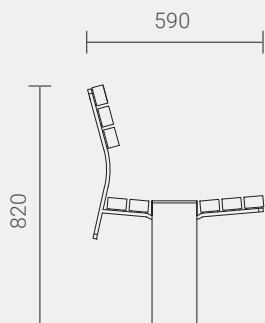

RECYCLED PLASTIC

Furnitureform™ glass-reinforced HDPE, standard colour 'Charcoal'.

Designed by
Cox Urban Furniture
info@coxurbanfurniture.com.au
coxurbanfurniture.com.au

Distributed by Altiform,
National Sales Hotline
T. 1800 2584 3676
sales@altiform.com.au

Copyright © 2018 Cox Urban Furniture.

Not to be reproduced in any form
without prior written consent.