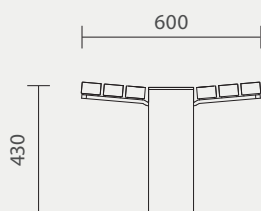

Designed by
Cox Urban Furniture
info@coxurbanfurniture.com.au
coxurbanfurniture.com.au

Distributed by Altiform,
National Sales Hotline
T. 1800 2584 3676
sales@altiform.com.au

Copyright © 2018 Cox Urban Furniture.

Not to be reproduced in any form
without prior written consent.