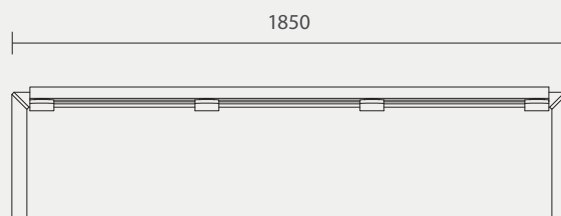

Designed by
Cox Urban Furniture
info@coxurbanfurniture.com.au
coxurbanfurniture.com.au

Distributed by Altiform,
National Sales Hotline
T. 1800 2584 3676
sales@altiform.com.au

Copyright © 2018 Cox Urban Furniture.

Not to be reproduced in any form
without prior written consent.