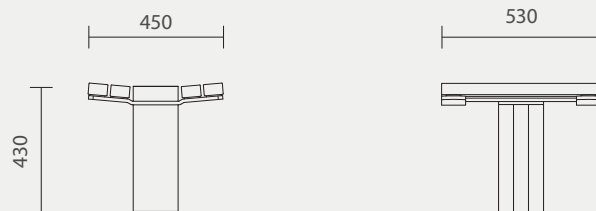

Designed by
Cox Urban Furniture
info@coxurbanfurniture.com.au
coxurbanfurniture.com.au

Distributed by Altiform,
National Sales Hotline
T. 1800 2584 3676
sales@altiform.com.au

Copyright © 2018 Cox Urban Furniture.

Not to be reproduced in any form
without prior written consent.