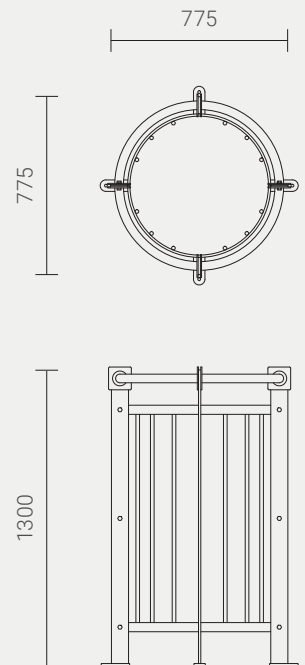

TREEGUARD
PMD:TGD-2

PROMENADE
RANGE

INSTALLATION OPTIONS AND DIMENSIONS

Above ground bolt-fix	775mm Diameter x 1300mm H
Below ground bolt-fix	775mm Diameter x 1450mm H
In-situ poured concrete	775mm Diameter x 1600mm H

MATERIAL AND FINISH

Aluminium with powder coat finish.

Stainless steel fixings.

ASSEMBLY

The treguard halves are bolted together around the planted tree prior to connection to a treegrate, paving or below ground concrete footing.