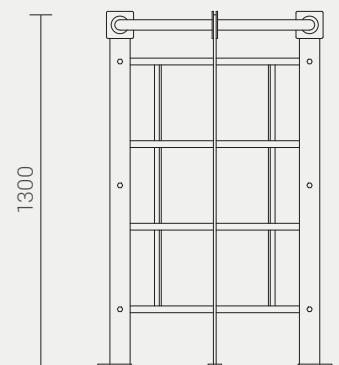

TREEGUARD PMD:TGD-1

PROMENADE
RANGE

INSTALLATION OPTIONS AND DIMENSIONS

Above ground bolt-fix	775mm Diameter x 1300mm H
Below ground bolt-fix	775mm Diameter x 1450mm H
In-situ poured concrete	775mm Diameter x 1600mm H

MATERIALS AND FINISH

Aluminium with powder coat finish.

Stainless steel fixings.

ASSEMBLY

Bolt the treeguard halves together around the planted tree, prior to connection to a treegrate, paving or below ground concrete footing.