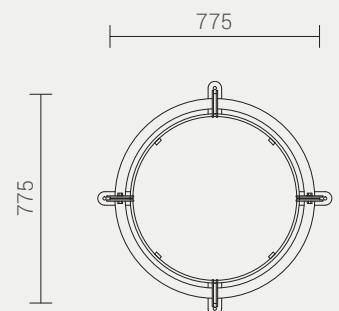

TREEGUARD PMD:TGD-1

PROMENADE
RANGE

INSTALLATION OPTIONS AND DIMENSIONS

Above ground bolt-fix	775mm Diameter x 1300mm H
Below ground bolt-fix	775mm Diameter x 1450mm H
In-situ poured concrete	775mm Diameter x 1600mm H

MATERIALS AND FINISH

Aluminium with powder coat finish.

Stainless steel fixings.

ASSEMBLY

Bolt the treeguard halves together around the planted tree, prior to connection to a treegrate, paving or below ground concrete footing.