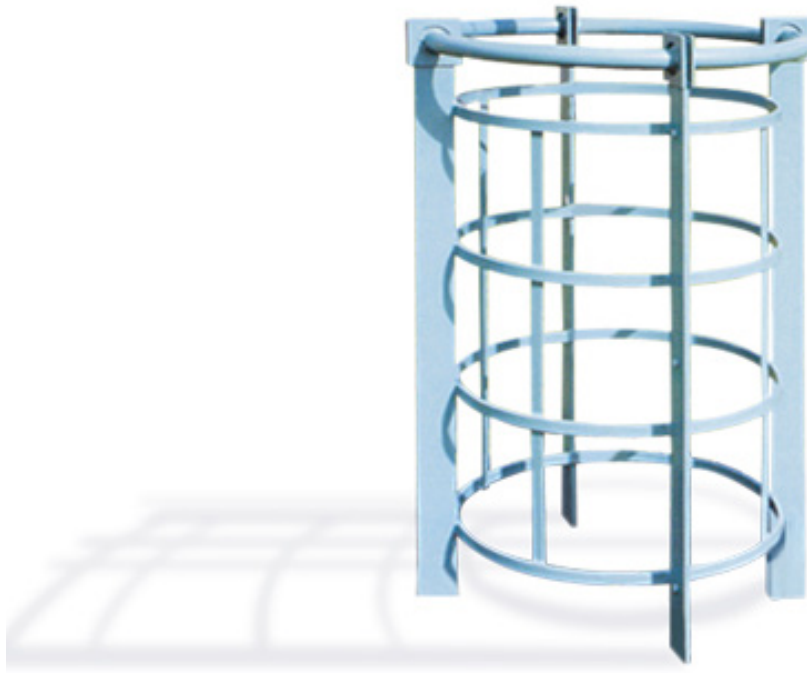

TREEGUARD PMD:TGD-1

PROMENADE
RANGE

INSTALLATION OPTIONS AND DIMENSIONS

Above ground bolt-fix	775mm Diameter x 1300mm H
Below ground bolt-fix	775mm Diameter x 1450mm H
In-situ poured concrete	775mm Diameter x 1600mm H

MATERIALS AND FINISH

Aluminium with powder coat finish.

Stainless steel fixings.

ASSEMBLY

Bolt the treeguard halves together around the planted tree, prior to connection to a treegrate, paving or below ground concrete footing.