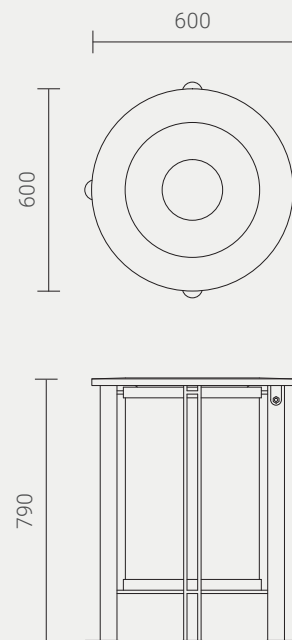

Designed by
Cox Urban Furniture
info@coxurbanfurniture.com.au
coxurbanfurniture.com.au

Distributed by Altiform,
National Sales Hotline
T. 1800 2584 3676
sales@altiform.com.au

Copyright © 2012 Cox Urban Furniture.

Not to be reproduced in any form
without prior written consent.