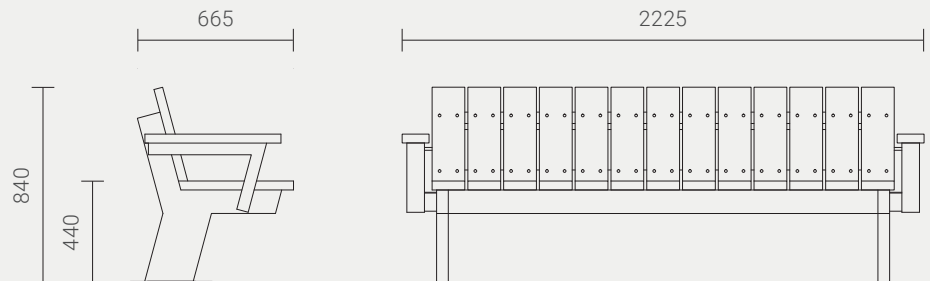

RECYCLED PLASTIC

Furnitureform™ glass-reinforced HDPE, standard colour 'Charcoal'.

Designed by
Cox Urban Furniture
info@coxurbanfurniture.com.au
coxurbanfurniture.com.au

Distributed by Altiform,
National Sales Hotline
T. 1800 2584 3676
sales@altiform.com.au

Copyright © 2012 Cox Urban Furniture.

Not to be reproduced in any form
without prior written consent.