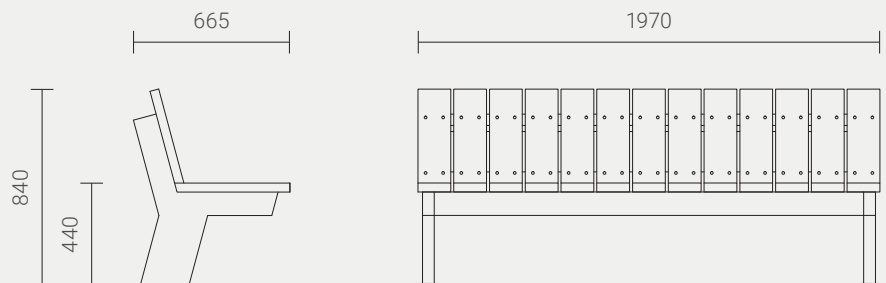

RECYCLED PLASTIC

Furnitureform™ glass-reinforced HDPE, standard colour 'Charcoal'.

Designed by
Cox Urban Furniture
info@coxurbanfurniture.com.au
coxurbanfurniture.com.au

Distributed by Altiform,
National Sales Hotline
T. 1800 2584 3676
sales@altiform.com.au

Copyright © 2012 Cox Urban Furniture.

Not to be reproduced in any form
without prior written consent.