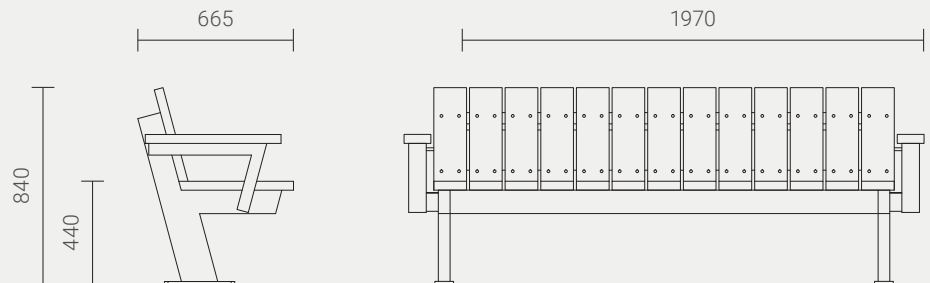

SEAT WITH BACK AND ARMRESTS

BWK:SAT 1-332

BOARDWALK
RANGE

INSTALLATION OPTIONS AND DIMENSIONS

Above ground bolt-fix 2225mm L x 665mm W x 840mm H

Below ground bolt-fix 2225mm L x 665mm W x 990mm H

FRAME MATERIAL

Welded aluminium with powder coat finish.

Stainless steel fasteners.

BATTEN MATERIAL OPTIONS

HARDWOOD

Finished with 3 coats of water-based Intergrain Naturalstain, colour 'Cedar'.

RECYCLED PLASTIC

Furnitureform™ glass-reinforced HDPE, standard colour 'Charcoal'.