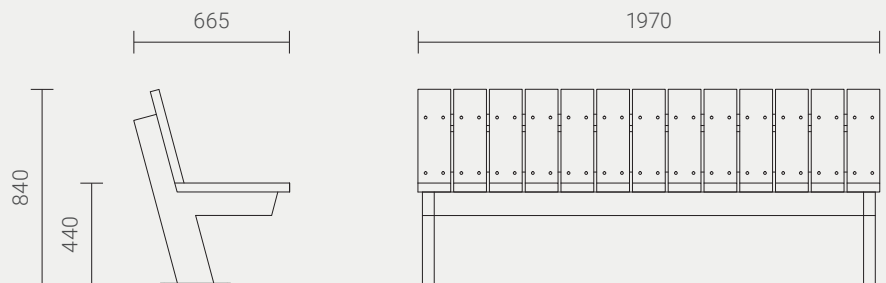

RECYCLED PLASTIC

Furnitureform™ glass-reinforced HDPE, standard colour 'Charcoal'.

Designed by
Cox Urban Furniture
info@coxurbanfurniture.com.au
coxurbanfurniture.com.au

Distributed by Altiform,
National Sales Hotline
T. 1800 2584 3676
sales@altiform.com.au

Copyright © 2012 Cox Urban Furniture.

Not to be reproduced in any form
without prior written consent.