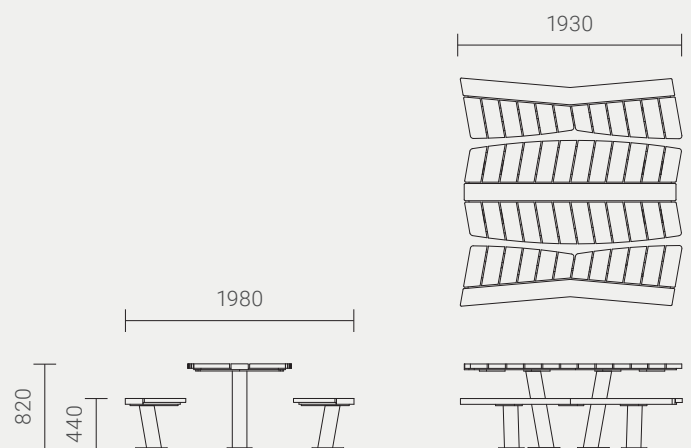

RECYCLED PLASTIC

Furnitureform™ glass-reinforced HDPE, standard colour 'Charcoal'.

Designed by
Cox Urban Furniture
info@coxurbanfurniture.com.au
coxurbanfurniture.com.au

Distributed by Altiform,
National Sales Hotline
T. 1800 2584 3676
sales@altiform.com.au

Copyright © 2012 Cox Urban Furniture.

Not to be reproduced in any form
without prior written consent.